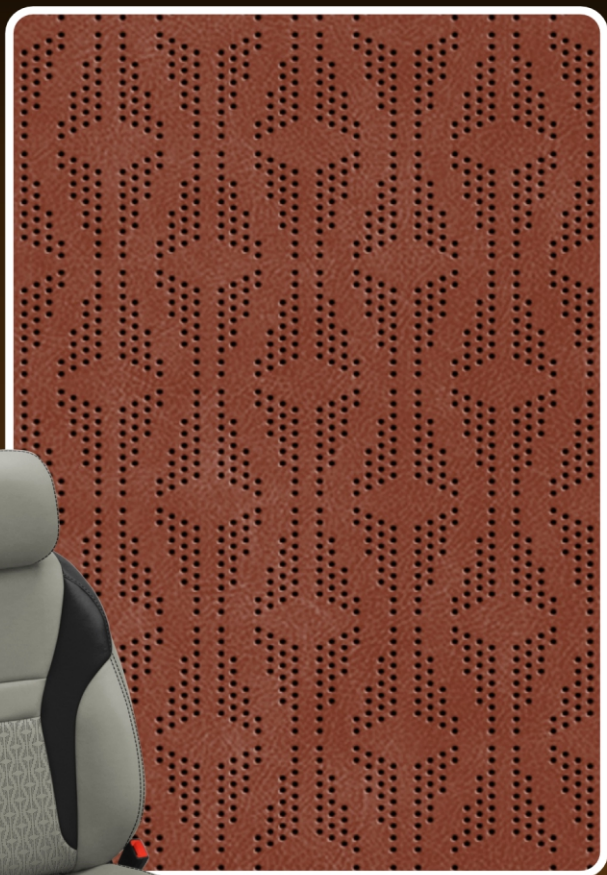

TekPerf™

**YES, YOU CAN EVEN
CUSTOMIZE WITH
HOLES AT KATZKIN**

*Who ever heard
of such a thing?*

Bloom Perf

Shown on
Grand Cherokee

Hex Perf

Shown on
Honda CR-V

Moth Perf

Shown on
Nissan Rogue

ZigZag Perf

Shown on
Chevy Silverado

Cube Perf

Shown on
Subaru Outback

Ribbon Perf

Shown on
Ford F-150

Groovy Perf

Shown on
Toyota Camry

Paws Perf

Shown on
Ford Bronco

Skulls Perf

Shown on
Dodge Durango

Texas Perf

Shown on
Ram 1500

US FLAG Perf