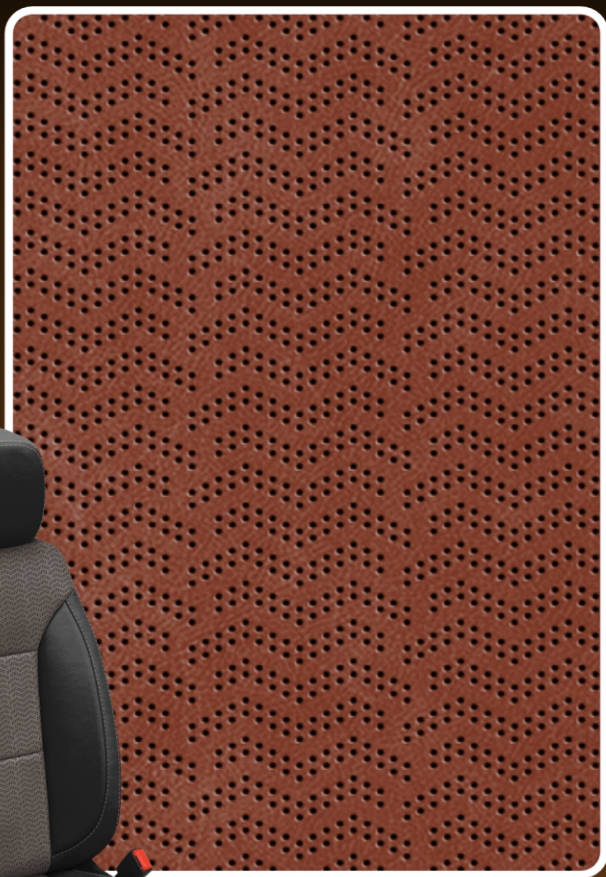

TekPerf™

**YES, YOU CAN EVEN
CUSTOMIZE WITH
HOLES AT KATZKIN**

*Who ever heard
of such a thing?*

Bloom Perf

Shown on
Grand Cherokee

Hex Perf

Shown on
Honda CR-V

Moth Perf

Shown on
Nissan Rogue

ZigZag Perf

Shown on
Chevy Silverado

Cube Perf

Shown on
Subaru Outback

Ribbon Perf

Shown on
Ford F-150

Groovy Perf

Shown on
Toyota Camry

Paws Perf

Shown on
Ford Bronco

Skulls Perf

Shown on
Dodge Durango

Texas Perf

Shown on
Ram 1500

US FLAG Perf