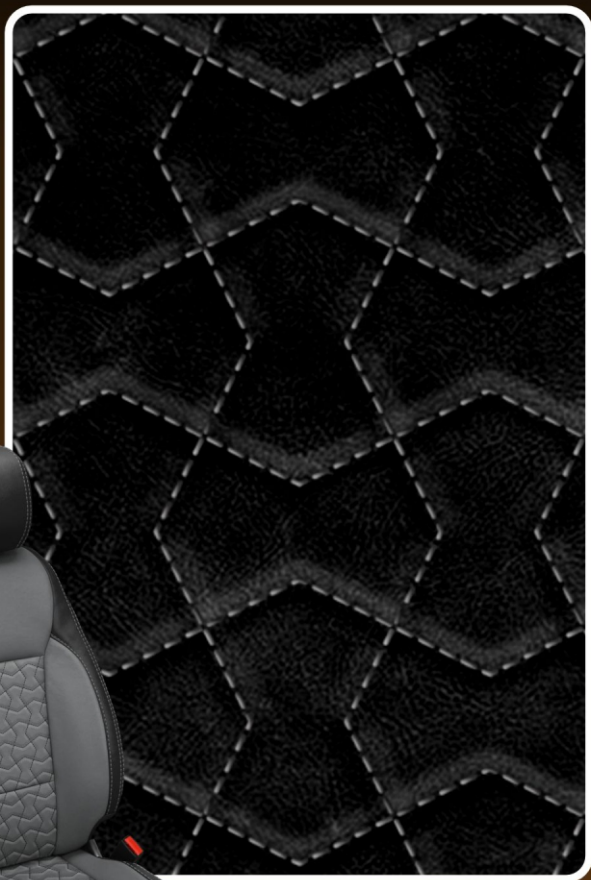

TekStitch™

**IT'S MORE
THAN JUST
DIAMONDS**

*although diamonds
are still pretty cool*

Tek Valleys

Shown on
Chevy Silverado

Tek Arrowhead

Shown on
Honda Accord

Tek Wedge

Shown on
Ford Bronco

Tek Scales

Shown on
Toyota Camry

Tek Hourglass

Shown on
Ford F-150

Tek Jigsaw

Shown on
Jeep Wrangler

Tek Double Hex

Shown on
Ford Bronco

Tek Quadstar

Shown on
Ram 1500

ElektriTek

Shown on
Polestar 2

Tek Diamond

Shown on
Toyota Corolla

Tek Double Diamond