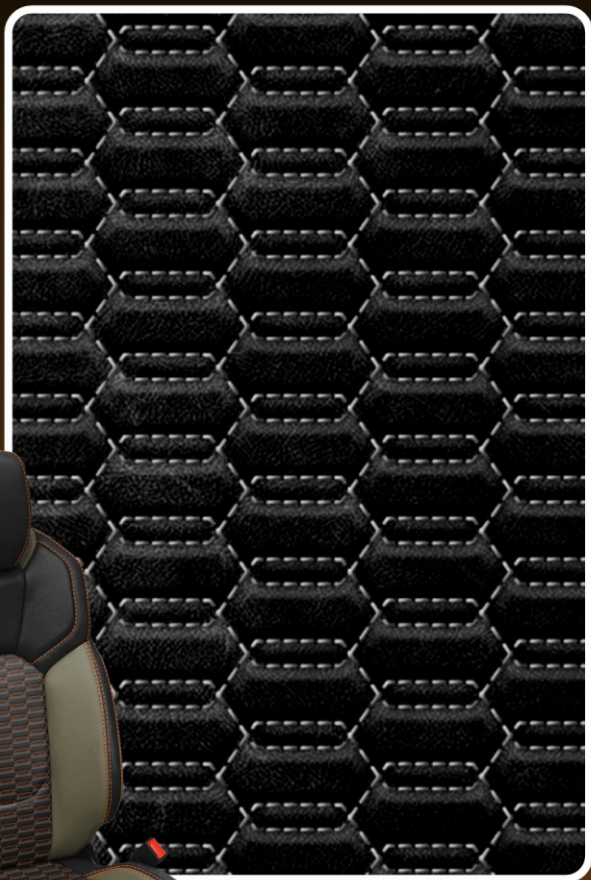

TekStitch™

**IT'S MORE
THAN JUST
DIAMONDS**

*although diamonds
are still pretty cool*

Tek Valleys

Shown on
Chevy Silverado

Tek Arrowhead

Shown on
Honda Accord

Tek Wedge

Shown on
Ford Bronco

Tek Scales

Shown on
Toyota Camry

Tek Hourglass

Shown on
Ford F-150

Tek Jigsaw

Shown on
Jeep Wrangler

Tek Double Hex

Shown on
Ford Bronco

Tek Quadstar

Shown on
Ram 1500

ElektriTek

Shown on
Polestar 2

Tek Diamond

Shown on
Toyota Corolla

Tek Double Diamond